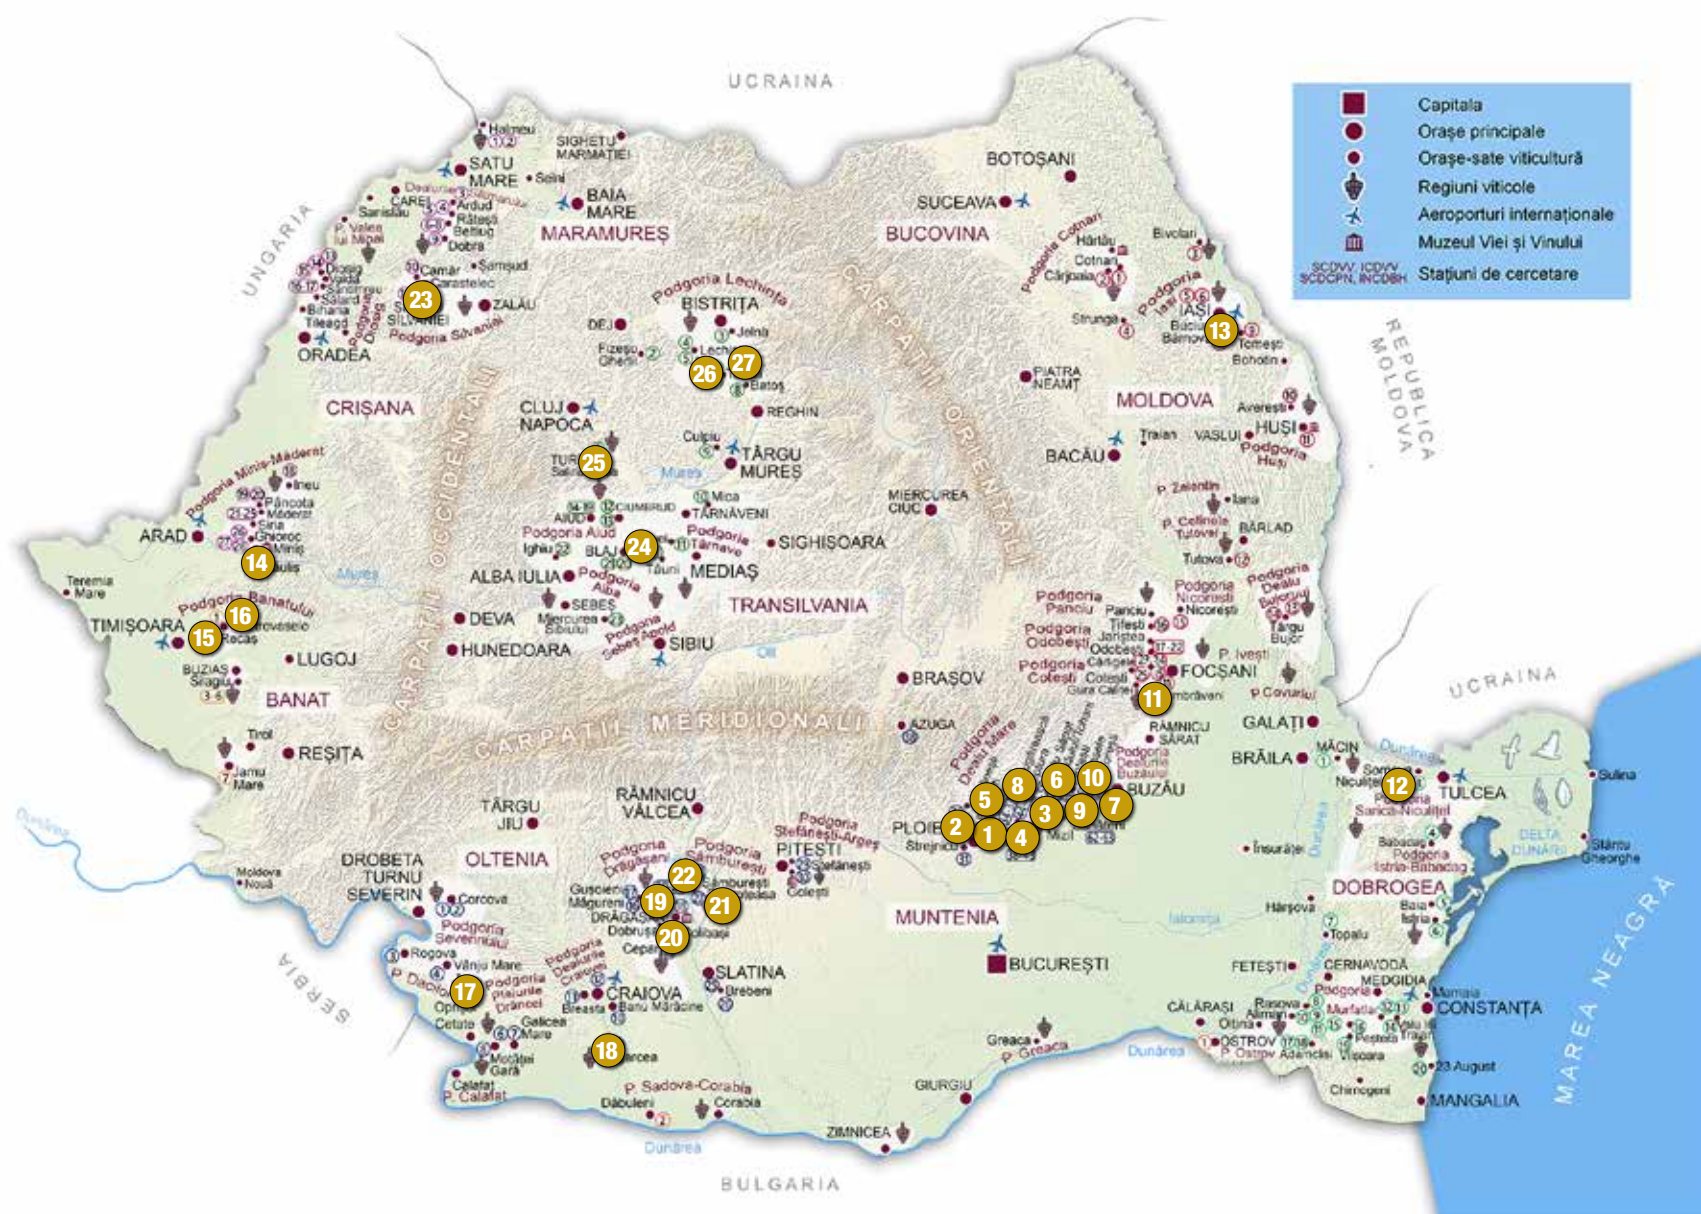

[Back to main menu](#)

[Back to main menu](#)

[L——ATELIER](#)

- |    |                    |    |                            |
|----|--------------------|----|----------------------------|
| 1  | 1000 Chipuri       | 15 | Crama Recea                |
| 2  | Basilescu          | 16 | Petro Vaselo               |
| 3  | Budureasca         | 17 | Crama Oprisor              |
| 4  | Crama Serve        | 18 | Domeniul Coroanei Segarcea |
| 5  | Davino             | 19 | Crama Bauer                |
| 6  | Lacerta            | 20 | Crama Avincis              |
| 7  | Licorna Winery     | 21 | Vinarte                    |
| 8  | Tohani             | 22 | Crama Stirbey              |
| 9  | Valahorum          | 23 | Crama Carastelec           |
| 10 | Viile Metamorfosis | 24 | Jidvei                     |
| 11 | Crama Girboiu      | 25 | La Salina                  |
| 12 | Sarica Niculitel   | 26 | Lechburg                   |
| 13 | Casa Olteanu       | 27 | Liliac Winery              |
| 14 | Balla Geza         |    |                            |